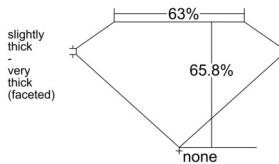

GIA®

FACSIMILE

GIA REPORT 7542182968

Verify this report at GIA.edu

GIA NATURAL DIAMOND DOSSIER®

December 08, 2025
GIA Report Number 7542182968
Shape and Cutting Style ..... Marquise Brilliant
Measurements ..... 9.22 x 4.97 x 3.27 mm

GRADING RESULTS

Carat Weight ..... 0.90 carat
Color Grade ..... D
Clarity Grade VS2

ADDITIONAL GRADING INFORMATION

Polish ..... Excellent
Symmetry ..... Very Good
Fluorescence ..... None
Clarity Characteristics ..... Crystal, Indented Natural
Inscription(s): GIA 7542182968

PROPORTIONS

Profile not to actual proportions

GRADING SCALES

GIA COLOR SCALE		GIA CLARITY SCALE			
COLORLESS	D	VERY VERY SLIGHTLY INCLUDED	FLAWLESS		
	E		INTERNALLY FLAWLESS		
	F	VERY SLIGHTLY INCLUDED	VVS₁		
	G		VVS₂		
	H		VS₁		
	NEAR COLORLESS	I	SLIGHTLY INCLUDED	VS₂	
		J		SI₁	
		FAINT	K	INCLUDED	SI₂
			L		I₁
			M		I₂
VERT LIGHT	N	LIGHT	I₃		
	O				
	P				
	Q				
	R