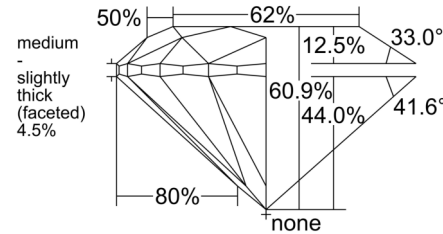

### GRADING RESULTS

Carat Weight ..... 1.70 carat

Color Grade ..... I

Clarity Grade ..... SI1

Cut Grade ..... Excellent

### PROPORTIONS

Profile to actual proportions

### CLARITY CHARACTERISTICS