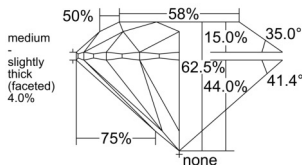

GIA®

FACSIMILE

GIA REPORT 1525196554

Verify this report at GIA.edu

GIA NATURAL DIAMOND DOSSIER®

May 23, 2025
GIA Report Number 1525196554
Shape and Cutting Style ..... Round Brilliant
Measurements ..... 4.85 - 4.88 x 3.04 mm

GRADING RESULTS

Carat Weight ..... 0.44 carat
Color Grade ..... G
Clarity Grade S11
Cut Grade ..... Excellent

ADDITIONAL GRADING INFORMATION

Polish ..... Excellent
Symmetry ..... Excellent
Fluorescence ..... None
Clarity Characteristics..... Crystal, Cloud, Feather
Inscription(s): GIA 1525196554

PROPORTIONS

Profile to actual proportions