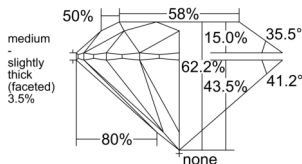

GIA®

FACSIMILE

GIA NATURAL DIAMOND DOSSIER®

June 04, 2025
GIA Report Number 2527332290
Shape and Cutting Style ..... Round Brilliant
Measurements ..... 4.83 - 4.87 x 3.02 mm

GRADING RESULTS

Carat Weight ..... 0.44 carat
Color Grade ..... G
Clarity Grade S11
Cut Grade ..... Excellent

ADDITIONAL GRADING INFORMATION

Polish ..... Excellent
Symmetry ..... Excellent
Fluorescence ..... None
Clarity Characteristics ..... Crystal
Inscription(s): GIA 2527332290

GIA REPORT 2527332290

Verify this report at GIA.edu

PROPORTIONS

GRADING SCALES

GIA COLOR SCALE	GIA CLARITY SCALE	GIA CUT SCALE	
D	FLAWLESS	EXCELLENT	
E	INTERNALLY FLAWLESS		
F		VVS₁	VERY GOOD
G	VVS₂		
H	VS₁	GOOD	
I	VS₂		
J	S1₁	FAIR	
K	S1₂		
L	I₁	POOR	
M	I₂		
N	I₃		
O			
P			
Q			
R			
S			
T			
U			
V			
W			
X			
Y			
Z