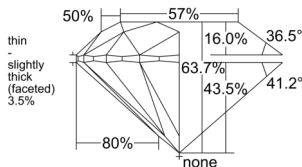

GIA®

FACSIMILE

GIA REPORT 5536148223

Verify this report at GIA.edu

GIA NATURAL DIAMOND DOSSIER®

August 16, 2025
GIA Report Number 5536148223
Shape and Cutting Style ..... Round Brilliant
Measurements ..... 5.58 - 5.63 x 3.57 mm

GRADING RESULTS

Carat Weight ..... 0.70 carat
Color Grade ..... G
Clarity Grade S11
Cut Grade ..... Excellent

ADDITIONAL GRADING INFORMATION

Polish ..... Excellent
Symmetry ..... Excellent
Fluorescence ..... None
Clarity Characteristics ..... Cloud, Feather, Crystal
Inscription(s): GIA 5536148223

PROPORTIONS

GRADING SCALES

GIA COLOR SCALE

COLORLESS	D
	E
	F
	G
	H
	I
NEAR COLORLESS	J
	K
	L
FAIN	M
	N
	O
	P
VERY LIGHT	Q
	R
	S
	T
	U
	V
	W
	X
	Y
LIGHT	Z

GIA CLARITY SCALE

FLAWLESS	VERY VERY SLIGHTLY INCLUDED	VVS₁	VVS₂	VS₁	VS₂	SI₁	SI₂	I₁	I₂	I₃	
											VERY SLIGHTLY INCLUDED
INTERNALLY FLAWLESS											

GIA CUT SCALE

EXCELLENT
VERY GOOD
GOOD
FAIR
POOR