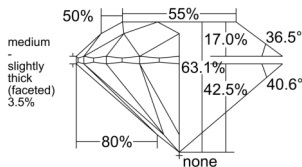

GIA®

FACSIMILE

GIA REPORT 6522884016

Verify this report at GIA.edu

GIA NATURAL DIAMOND DOSSIER®

July 22, 2025
GIA Report Number 6522884016
Shape and Cutting Style ..... Round Brilliant
Measurements ..... 5.40 - 5.42 x 3.41 mm

GRADING RESULTS

Carat Weight ..... 0.62 carat
Color Grade ..... G
Clarity Grade S11
Cut Grade ..... Excellent

ADDITIONAL GRADING INFORMATION

Polish ..... Excellent
Symmetry ..... Excellent
Fluorescence ..... None
Clarity Characteristics ..... Cloud, Crystal
Inscription(s): GIA 6522884016

PROPORTIONS

Profile to actual proportions