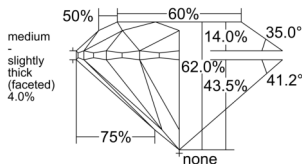

GIA®

FACSIMILE

GIA NATURAL DIAMOND DOSSIER®

December 22, 2025
GIA Report Number 6542285600
Shape and Cutting Style ..... Round Brilliant
Measurements ..... 5.05 - 5.08 x 3.14 mm

GRADING RESULTS

Carat Weight ..... 0.50 carat
Color Grade ..... G
Clarity Grade S11
Cut Grade ..... Excellent

ADDITIONAL GRADING INFORMATION

Polish ..... Excellent
Symmetry ..... Excellent
Fluorescence ..... None
Clarity Characteristics ..... Crystal, Cloud
Inscription(s): GIA 6542285600

GIA REPORT 6542285600

Verify this report at GIA.edu

PROPORTIONS

Profile to actual proportions