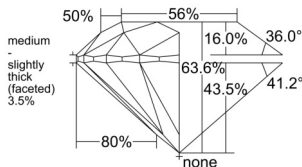

GIA®

FACSIMILE

GIA REPORT 1545256161

Verify this report at GIA.edu

GIA NATURAL DIAMOND DOSSIER®

December 18, 2025
GIA Report Number 1545256161
Shape and Cutting Style ..... Round Brilliant
Measurements ..... 5.01 - 5.04 x 3.20 mm

GRADING RESULTS

Carat Weight ..... 0.50 carat
Color Grade ..... G
Clarity Grade S11
Cut Grade ..... Excellent

ADDITIONAL GRADING INFORMATION

Polish ..... Excellent
Symmetry ..... Excellent
Fluorescence ..... None
Clarity Characteristics ..... Crystal, Cloud, Feather
Inscription(s): GIA 1545256161

PROPORTIONS

GRADING SCALES

GIA COLOR SCALE

COLORLESS	D
	E
	F
	G
	H
	I
NEAR COLORLESS	J
	K
	L
FAIN	M
	N
	O
	P
VERY LIGHT	Q
	R
	S
	T
	U
	V
	W
	X
	Y
LIGHT	Z

GIA CLARITY SCALE

FLAWLESS	VERY VERY SLIGHTLY INCLUDED	VVS₁	VVS₂	VS₁	VS₂	S1₁	S1₂	I₁	I₂	I₃	
											INTERNAL FLAWLESS

GIA CUT SCALE

EXCELLENT
VERY GOOD
GOOD
FAIR
POOR