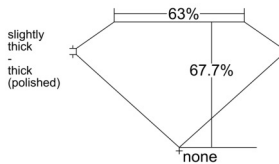

GIA®

FACSIMILE

GIA REPORT 2517922784

Verify this report at GIA.edu

GIA NATURAL DIAMOND DOSSIER®

April 21, 2025
GIA Report Number 2517922784
Shape and Cutting Style ..... Square Emerald Cut
Measurements ..... 5.23 x 5.14 x 3.48 mm

GRADING RESULTS

Carat Weight ..... 0.91 carat
Color Grade ..... E
Clarity Grade VS1

ADDITIONAL GRADING INFORMATION

Polish ..... Excellent
Symmetry ..... Excellent
Fluorescence ..... Faint
Clarity Characteristics ..... Crystal, Pinpoint
Inscription(s): GIA 2517922784

PROPORTIONS

Profile not to actual proportions

GRADING SCALES

GIA COLOR SCALE		GIA CLARITY SCALE	
COLORLESS	D	VERY VERY SLIGHTLY INCLUDED	FLAWLESS
	E		INTERNALLY FLAWLESS
	F		VVS₁
	G		VVS₂
	H		VS₁
	I		VS₂
	J		SI₁
	K		SI₂
	L		I₁
	M		I₂
NEAR COLORLESS	N	SLIGHTLY INCLUDED	I₃
	O		
	P		
	Q		
FAINT	R		
	S		
	T		
	U		
VERY LIGHT	V		
	W		
	X		
	Y		
LIGHT	Z