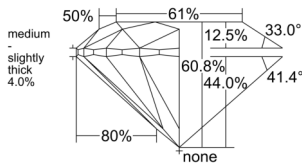

GIA®

FACSIMILE

GIA REPORT 2235586522

Verify this report at GIA.edu

GIA NATURAL DIAMOND DOSSIER®

May 15, 2025
GIA Report Number 2235586522
Shape and Cutting Style ..... Round Brilliant
Measurements ..... 6.29 - 6.29 x 3.83 mm

GRADING RESULTS

Carat Weight ..... 0.93 carat
Color Grade ..... K
Clarity Grade VS2
Cut Grade ..... Excellent

ADDITIONAL GRADING INFORMATION

Polish ..... Excellent
Symmetry ..... Excellent
Fluorescence ..... None
Clarity Characteristics ..... Cloud
Inscription(s): GIA 2235586522

PROPORTIONS

Profile to actual proportions

GRADING SCALES

GIA COLOR SCALE	GIA CLARITY SCALE	GIA CUT SCALE	
D	FLAWLESS	EXCELLENT	
E	INTERNALLY FLAWLESS		
F		VVS₁	VERY GOOD
G	VVS₂		
H	VS₁	GOOD	
I	VS₂		
J	SI₁	FAIR	
K	SI₂		
L	I₁	POOR	
M	I₂		
N	I₃		
O			
P			
Q			
R			
S			
T			
U			
V			
W			
X			
Y			
Z