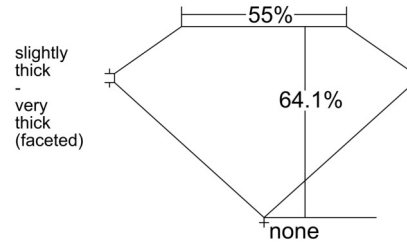

GIA NATURAL DIAMOND GRADING REPORT

October 01, 2025
 GIA Report Number 1539588245
 Shape and Cutting Style Oval Brilliant
 Measurements 10.63 x 7.12 x 4.57 mm

GRADING RESULTS

Carat Weight 2.25 carat
 Color Grade D
 Clarity Grade VVS1

ADDITIONAL GRADING INFORMATION

Polish Excellent
 Symmetry Very Good
 Fluorescence None
 Inscription(s): GIA 1539588245

PROPORTIONS

Profile not to actual proportions

CLARITY CHARACTERISTICS

KEY TO SYMBOLS*

- Pinpoint
- ~ Feather

* Red symbols denote internal characteristics (inclusions). Green or black symbols denote external characteristics (blemishes). Diagram is an approximate representation of the diamond, and symbols shown indicate type, position, and approximate size of clarity characteristics. All clarity characteristics may not be shown. Details of finish are not shown.