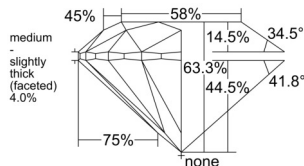

GIA®

FACSIMILE

GIA NATURAL DIAMOND DOSSIER®

June 12, 2025
GIA Report Number 7522412183
Shape and Cutting Style ..... Round Brilliant
Measurements ..... 4.59 - 4.62 x 2.91 mm

GRADING RESULTS

Carat Weight ..... 0.38 carat
Color Grade ..... G
Clarity Grade VS1
Cut Grade ..... Excellent

ADDITIONAL GRADING INFORMATION

Polish ..... Excellent
Symmetry ..... Excellent
Fluorescence ..... Medium Blue
Clarity Characteristics..... Internal Graining, Pinpoint
Inspection(s): GIA 7522412183

GIA REPORT 7522412183

Verify this report at GIA.edu

PROPORTIONS

Profile to actual proportions