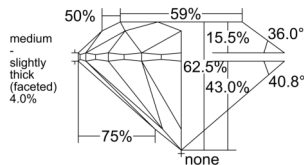

GIA®

FACSIMILE

GIA REPORT

7523665256

Verify this report at GIA.edu

GIA NATURAL DIAMOND DOSSIER®

July 01, 2025
GIA Report Number 7523665256
Shape and Cutting Style ..... Round Brilliant
Measurements ..... 5.86 - 5.91 x 3.68 mm

GRADING RESULTS

Carat Weight ..... 0.80 carat
Color Grade ..... F
Clarity Grade VS1
Cut Grade ..... Excellent

ADDITIONAL GRADING INFORMATION

Polish ..... Excellent
Symmetry ..... Excellent
Fluorescence ..... None
Clarity Characteristics..... Crystal, Cloud, Pinpoint
Inscription(s): GIA 7523665256

PROPORTIONS

Profile to actual proportions

GRADING SCALES

GIA COLOR SCALE

COLORLESS	D
	E
	F
	G
	H
	I
	J
NEAR COLORLESS	K
	L
Faint	M
	N
	O
	P
Very Light	Q
	R
	S
	T
	U
	V
Light	W
	X
	Y
	Z

GIA CLARITY SCALE

FLAWLESS	EXCELLENT	
		FLAWLESS
INTERNALLY FLAWLESS	VERY GOOD	
		VVS₁
VVS₂		
VS₁	GOOD	
		VS₂
SI₁	FAIR	
		SI₂
I₁	POOR	
		I₂
		I₃

GIA CUT SCALE

EXCELLENT
VERY GOOD
GOOD
FAIR
POOR