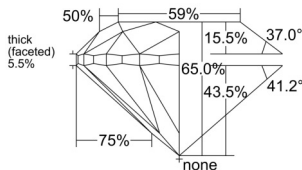

GIA®

FACSIMILE

GIA REPORT 7538783075

Verify this report at GIA.edu

GIA NATURAL DIAMOND DOSSIER®

November 03, 2025
GIA Report Number **7538783075**
Shape and Cutting Style ..... **Round Brilliant**
Measurements ..... **5.46 - 5.53 x 3.57 mm**

GRADING RESULTS

Carat Weight ..... **0.70 carat**
Color Grade ..... **G**
Clarity Grade **S11**
Cut Grade ..... **Very Good**

ADDITIONAL GRADING INFORMATION

Polish ..... **Excellent**
Symmetry ..... **Very Good**
Fluorescence ..... **Faint**
Clarity Characteristics ..... **Crystal**
Inscription(s): **GIA 7538783075**

PROPORTIONS

Profile to actual proportions

GRADING SCALES

GIA COLOR SCALE

COLOURESS	D
	E
	F
	G
	H
	I
	J
NEAR COLOURESS	K
	L
FAIN	M
	N
	O
	P
VERY LIGHT	Q
	R
	S
	T
	U
	V
	W
	X
	Y
LIGHT	Z

GIA CLARITY SCALE

VERY VERY SLIGHTLY INCLUDED	FLAWLESS
	INTERNALLY FLAWLESS
VERY SLIGHTLY INCLUDED	VVS₁
	VVS₂
SLIGHTLY INCLUDED	VS₁
	VS₂
INCLUDED	I₁
	I₂
	I₃

GIA CUT SCALE

EXCELLENT
VERY GOOD
GOOD
FAIR
POOR