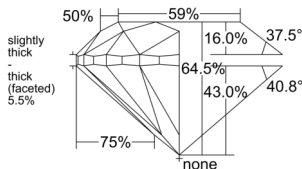

GIA®

FACSIMILE

GIA REPORT 2528834701

Verify this report at GIA.edu

GIA NATURAL DIAMOND DOSSIER®

July 17, 2025
GIA Report Number 2528834701
Shape and Cutting Style ..... Round Brilliant
Measurements ..... 5.48 - 5.52 x 3.55 mm

GRADING RESULTS

Carat Weight ..... 0.70 carat
Color Grade ..... G
Clarity Grade S11
Cut Grade ..... Very Good

ADDITIONAL GRADING INFORMATION

Polish ..... Excellent
Symmetry ..... Excellent
Fluorescence ..... None
Clarity Characteristics ..... Crystal, Cloud
Inscription(s): GIA 2528834701

PROPORTIONS

Profile to actual proportions