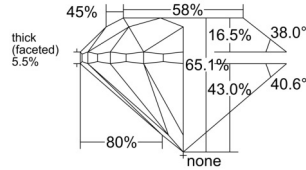

GIA®

FACSIMILE

GIA REPORT 3525704076

Verify this report at GIA.edu

GIA NATURAL DIAMOND DOSSIER®

July 17, 2025
GIA Report Number 3525704076
Shape and Cutting Style ..... Round Brilliant
Measurements ..... 5.48 - 5.51 x 3.57 mm

GRADING RESULTS

Carat Weight ..... 0.70 carat
Color Grade ..... H
Clarity Grade S11
Cut Grade ..... Very Good

ADDITIONAL GRADING INFORMATION

Polish ..... Excellent
Symmetry ..... Very Good
Fluorescence ..... None
Clarity Characteristics..... Crystal, Cloud, Feather
Inscription(s): GIA 3525704076

PROPORTIONS

Profile to actual proportions

GRADING SCALES

GIA COLOR SCALE

COLORLESS	D
	E
	F
	G
	H
	I
	J
NEAR COLORLESS	K
	L
Faint	M
	N
	O
	P
Very Light	Q
	R
	S
	T
	U
	V
Light	W
	X
	Y
	Z

GIA CLARITY SCALE

FLAWLESS	VERY VERY SLIGHTLY INCLUDED	VVS₁	VVS₂	VS₁	VS₂	S1₁	S1₂	I₁	I₂	I₃	
											INTERNAL FLAWLESS

GIA CUT SCALE

EXCELLENT
VERY GOOD
GOOD
FAIR
POOR