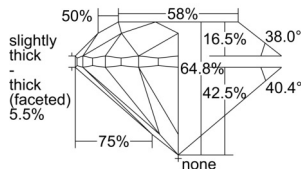

GIA®

FACSIMILE

GIA REPORT 1507160144

Verify this report at gia.edu

GIA NATURAL DIAMOND DOSSIER®

August 09, 2024
GIA Report Number 1507160144
Shape and Cutting Style ..... Round Brilliant
Measurements ..... 5.48 - 5.52 x 3.57 mm

GRADING RESULTS

Carat Weight ..... 0.70 carat
Color Grade I
Clarity Grade S11
Cut Grade ..... Very Good

ADDITIONAL GRADING INFORMATION

Polish ..... Excellent
Symmetry ..... Very Good
Fluorescence ..... None
Clarity Characteristics ..... Crystal
Inscription(s): GIA 1507160144

PROPORTIONS

Profile to actual proportions

GRADING SCALES

GIA COLOR SCALE

COLORESS	D
	E
	F
	G
	H
	I
	J
NEAR COLORESS	K
	L
FAINI	M
	N
	O
	P
VERY LIGHT	Q
	R
	S
	T
	U
	V
LIGHT	W
	X
	Y
	Z

GIA CLARITY SCALE

VERY VERY SLIGHTLY INCLUDED	FLAWLESS
	INTERNALLY FLAWLESS
VERY SLIGHTLY INCLUDED	VVS₁
	VVS₂
SLIGHTLY INCLUDED	VS₁
	VS₂
INCLUDED	I₁
	I₂
	I₃

GIA CUT SCALE

EXCELLENT
VERY GOOD
GOOD
FAIR
POOR