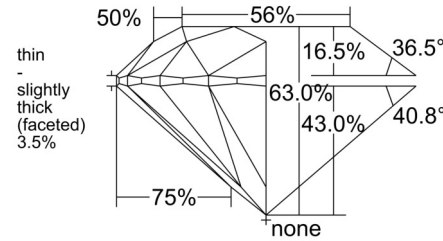

GIA NATURAL DIAMOND GRADING REPORT

 January 02, 2026
 GIA Report Number 7543313862
 Shape and Cutting Style Round Brilliant
 Measurements 8.58 - 8.65 x 5.43 mm

GRADING RESULTS

 Carat Weight 2.50 carat
 Color Grade H
 Clarity Grade VS1
 Cut Grade Excellent

ADDITIONAL GRADING INFORMATION

 Polish Excellent
 Symmetry Excellent
 Fluorescence Strong Blue
 Inscription(s): GIA 7543313862

PROPORTIONS

Profile to actual proportions

CLARITY CHARACTERISTICS

KEY TO SYMBOLS*

- Crystal
- ~ Feather
- Pinpoint
- △ Natural

* Red symbols denote internal characteristics (inclusions). Green or black symbols denote external characteristics (blemishes). Diagram is an approximate representation of the diamond, and symbols shown indicate type, position, and approximate size of clarity characteristics. All clarity characteristics may not be shown. Details of finish are not shown.