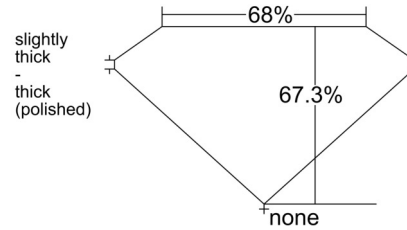

GIA NATURAL DIAMOND GRADING REPORT

September 06, 2025

GIA Report Number 6532337738

Shape and Cutting Style Emerald Cut

Measurements 6.65 x 4.79 x 3.22 mm

GRADING RESULTS

Carat Weight 1.00 carat

Color Grade E

Profile not to actual proportions

CLARITY CHARACTERISTICS

KEY TO SYMBOLS*

- Crystal
- ∖ Needle
- ☉ Cloud
- ∩ Indented Natural

* Red symbols denote internal characteristics (inclusions). Green or black symbols denote external characteristics (blemishes). Diagram is an approximate representation of the diamond, and symbols shown indicate type, position, and approximate size of clarity characteristics. All clarity characteristics may not be shown. Details of finish are not shown.