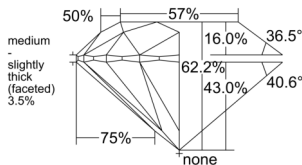

GIA®

FACSIMILE

GIA REPORT 1527439524

Verify this report at GIA.edu

GIA NATURAL DIAMOND DOSSIER®

June 10, 2025
GIA Report Number 1527439524
Shape and Cutting Style ..... Round Brilliant
Measurements ..... 5.04 - 5.07 x 3.15 mm

GRADING RESULTS

Carat Weight ..... 0.50 carat
Color Grade ..... G
Clarity Grade VS2
Cut Grade ..... Excellent

ADDITIONAL GRADING INFORMATION

Polish ..... Excellent
Symmetry ..... Excellent
Fluorescence ..... Medium Blue
Clarity Characteristics.... Etch Channel, Feather, Indented Natural
Inscription(s): GIA 1527439524

PROPORTIONS

GRADING SCALES

GIA COLOR SCALE

COLORLESS	D
	E
	F
	G
	H
	I
	J
NEAR COLORLESS	K
	L
FANT	M
	N
	O
	P
VERY LIGHT	Q
	R
	S
	T
	U
	V
LIGHT	W
	X
	Y
	Z

GIA CLARITY SCALE

FLAWLESS	VERY VERY SLIGHTLY INCLUDED	VS₁	VS₂	VS₁	VS₂	SI₁	SI₂	I₁	I₂	I₃		
											FLAWLESS	INTERNALLY FLAWLESS

GIA CUT SCALE

EXCELLENT
VERY GOOD
GOOD
FAIR
POOR