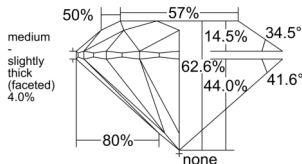

GIA®

FACSIMILE

GIA REPORT 6521787577

Verify this report at GIA.edu

GIA NATURAL DIAMOND DOSSIER®

July 12, 2025
GIA Report Number 6521787577
Shape and Cutting Style ..... Round Brilliant
Measurements ..... 5.05 - 5.08 x 3.17 mm

GRADING RESULTS

Carat Weight ..... 0.50 carat
Color Grade ..... D
Clarity Grade VS1
Cut Grade ..... Excellent

ADDITIONAL GRADING INFORMATION

Polish ..... Excellent
Symmetry ..... Excellent
Fluorescence ..... Faint
Clarity Characteristics..Crystal, Cloud, Pinpoint, Indented Natural
Inspection(s): GIA 6521787577

PROPORTIONS

GRADING SCALES

GIA COLOR SCALE

COLORESS	D
	E
	F
	G
	H
	I
	J
NEAR COLORESS	K
	L
FAIN	M
	N
	O
	P
VERY LIGHT	Q
	R
	S
	T
	U
	V
	W
	X
	Y
LIGHT	Z

GIA CLARITY SCALE

VERY VERY SLIGHTLY INCLUDED	FLAWLESS
	INTERNALLY FLAWLESS
VERY SLIGHTLY INCLUDED	VVS₁
	VVS₂
SLIGHTLY INCLUDED	VS₁
	VS₂
INCLUDED	SI₁
	SI₂
	I₁
	I₂
	I₃

GIA CUT SCALE

EXCELLENT
VERY GOOD
GOOD
FAIR
POOR