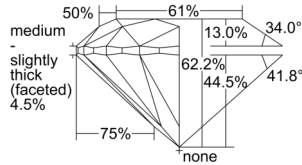

GIA®

FACSIMILE

GIA REPORT 6502374554

Verify this report at GIA.edu

GIA NATURAL DIAMOND DOSSIER®

September 06, 2024
GIA Report Number 6502374554
Shape and Cutting Style ..... Round Brilliant
Measurements ..... 5.21 - 5.25 x 3.25 mm

GRADING RESULTS

Carat Weight ..... 0.55 carat
Color Grade ..... F
Clarity Grade VS1
Cut Grade ..... Excellent

ADDITIONAL GRADING INFORMATION

Polish ..... Excellent
Symmetry ..... Excellent
Fluorescence ..... None
Clarity Characteristics ..... Crystal, Cloud, Needle
Inscription(s): GIA 6502374554

PROPORTIONS

Profile to actual proportions

GRADING SCALES

GIA COLOR SCALE	GIA CLARITY SCALE	GIA CUT SCALE	
D	FLAWLESS	EXCELLENT	
E	INTERNALLY FLAWLESS		
F		VVS₁	VERY GOOD
G	VVS₂		
H	VS₁	GOOD	
I	VS₂		
J	SI₁	FAIR	
K	SI₂		
L	I₁	POOR	
M	I₂		
N	I₃		
O			
P			
Q			
R			
S			
T			
U			
V			
W			
X			
Y			
Z