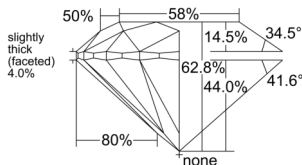

GIA®

FACSIMILE

GIA NATURAL DIAMOND DOSSIER®

July 16, 2025
GIA Report Number 7528832355
Shape and Cutting Style ..... Round Brilliant
Measurements ..... 5.06 - 5.11 x 3.19 mm

GRADING RESULTS

Carat Weight ..... 0.51 carat
Color Grade ..... H
Clarity Grade VS1
Cut Grade ..... Excellent

ADDITIONAL GRADING INFORMATION

Polish ..... Excellent
Symmetry ..... Excellent
Fluorescence ..... None
Clarity Characteristics..... Crystal, Cloud, Needle, Pinpoint
Inscription(s): GIA 7528832355

GIA REPORT 7528832355

Verify this report at GIA.edu

PROPORTIONS

Profile to actual proportions