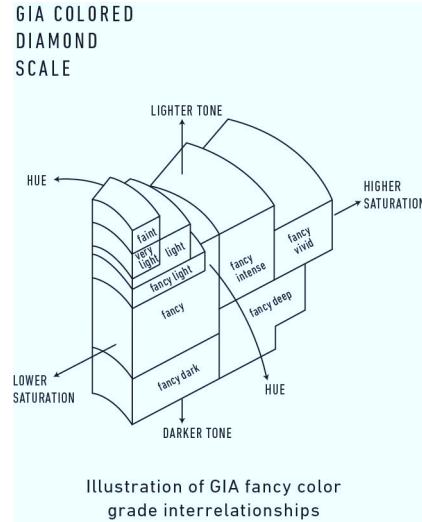

Verify this report at GIA.edu

GIA NATURAL COLORED DIAMOND REPORT

April 27, 2022
Report Type ..... Identification and Origin Report
GIA Report Number 5221429554
Shape and Cutting Style ..... Round Brilliant
Measurements ..... 5.59 - 5.65 x 3.44 mm
Carat Weight ..... 0.68 carat
Color Grade ..... Fancy Vivid Yellow
Color Origin ..... Natural
Color Distribution ..... Even

ADDITIONAL INFORMATION

The results documented in this report refer only to the diamond described, and were obtained using the techniques and equipment available to GIA at the time of examination. This report is not a guarantee or valuation. For additional information and important limitations and disclaimers, please see GIA.edu/terms or call +1 800 421 7250 or +1 760 603 4500. ©2021 Gemological Institute of America, Inc.

reportcheck.gia.edu