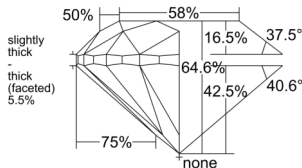

GIA®

FACSIMILE

GIA REPORT 6512422958

Verify this report at GIA.edu

GIA NATURAL DIAMOND DOSSIER®

February 13, 2025
GIA Report Number 6512422958
Shape and Cutting Style ..... Round Brilliant
Measurements ..... 4.89 - 4.96 x 3.18 mm

GRADING RESULTS

Carat Weight ..... 0.50 carat
Color Grade ..... K
Clarity Grade SI2
Cut Grade ..... Very Good

ADDITIONAL GRADING INFORMATION

Polish ..... Excellent
Symmetry ..... Very Good
Fluorescence ..... Medium Blue
Clarity Characteristics ..... Crystal, Cloud
Inscription(s): GIA 6512422958

PROPORTIONS

Profile to actual proportions