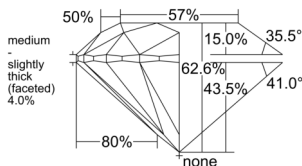

GIA®

FACSIMILE

GIA REPORT 2183179900

Verify this report at GIA.edu

GIA NATURAL DIAMOND DOSSIER®

February 26, 2025
GIA Report Number 2183179900
Shape and Cutting Style ..... Round Brilliant
Measurements ..... 6.13 - 6.17 x 3.85 mm

GRADING RESULTS

Carat Weight ..... 0.90 carat
Color Grade ..... G
Clarity Grade S11
Cut Grade ..... Excellent

ADDITIONAL GRADING INFORMATION

Polish ..... Excellent
Symmetry ..... Excellent
Fluorescence ..... None
Clarity Characteristics ..... Crystal, Cloud
Inscription(s): GIA 2183179900

PROPORTIONS

Profile to actual proportions

GRADING SCALES

GIA COLOR SCALE	GIA CLARITY SCALE	GIA CUT SCALE	
D	FLAWLESS	EXCELLENT	
E	INTERNALLY FLAWLESS		
F		VVS₁	VERY GOOD
G	VVS₂		
H	VS₁	GOOD	
I	VS₂		
J	S1₁	FAIR	
K	S1₂		
L	I₁	POOR	
M	I₂		
N	I₃		
O			
P			
Q			
R			
S			
T			
U			
V			
W			
X			
Y			
Z