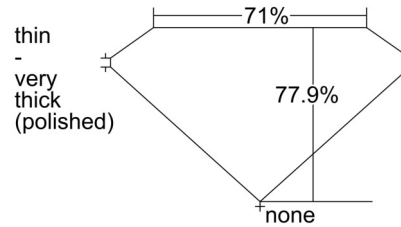

GIA NATURAL DIAMOND GRADING REPORT

November 08, 2024
 GIA Report Number 5506825157
 Shape and Cutting Style Square Modified Brilliant
 Measurements 5.25 x 5.20 x 4.05 mm

GRADING RESULTS

Carat Weight 1.00 carat
 Color Grade F
 Clarity Grade VS2

ADDITIONAL GRADING INFORMATION

Polish Excellent
 Symmetry Very Good
 Fluorescence None
 Inscription(s): GIA 5506825157
 Comments: Pinpoints are not shown.

PROPORTIONS

Profile not to actual proportions

CLARITY CHARACTERISTICS

KEY TO SYMBOLS*

- Crystal △ Natural
- ~ Feather
- ◌ Cavity
- \\ Needle

* Red symbols denote internal characteristics (inclusions). Green or black symbols denote external characteristics (blemishes). Diagram is an approximate representation of the diamond, and symbols shown indicate type, position, and approximate size of clarity characteristics. All clarity characteristics may not be shown. Details of finish are not shown.