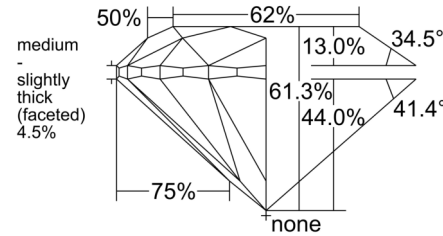

GIA NATURAL DIAMOND GRADING REPORT

December 13, 2024
 GIA Report Number 6502986583
 Shape and Cutting Style Round Brilliant
 Measurements 6.75 - 6.81 x 4.16 mm

GRADING RESULTS

Carat Weight 1.20 carat
 Color Grade I
 Clarity Grade I1
 Cut Grade Excellent

PROPORTIONS

Profile to actual proportions

CLARITY CHARACTERISTICS

KEY TO SYMBOLS*

- Twinning Wisp
- Feather
- Cloud
- Crystal
- Needle
- Indented Natural
- Natural

* Red symbols denote internal characteristics (inclusions). Green or black symbols denote external characteristics (blemishes). Diagram is an approximate representation of the diamond, and symbols shown indicate type, position, and approximate size of clarity characteristics. All clarity characteristics may not be shown. Details of finish are not shown.