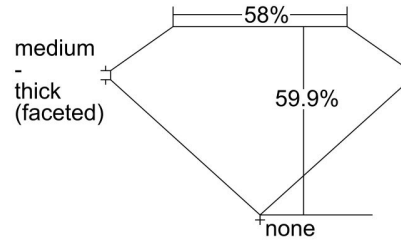

GIA NATURAL DIAMOND GRADING REPORT

October 28, 2021
 GIA Report Number **6405747710**
 Shape and Cutting Style **Pear Brilliant**
 Measurements **9.53 x 5.90 x 3.53 mm**

GRADING RESULTS

Carat Weight **1.20 carat**
 Color Grade **G**
 Clarity Grade **VS2**

PROPORTIONS

Profile not to actual proportions

CLARITY CHARACTERISTICS

KEY TO SYMBOLS*

-  Feather
-  Natural
-  Crystal
-  Indented Natural
-  Needle

* Red symbols denote internal characteristics (inclusions). Green or black symbols denote external characteristics (blemishes). Diagram is an approximate representation of the diamond, and symbols shown indicate type, position, and approximate size of clarity characteristics. All clarity characteristics may not be shown. Details of finish are not shown.