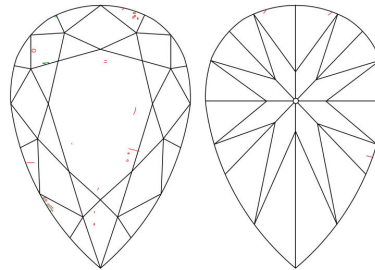

GIA NATURAL DIAMOND GRADING REPORT

October 28, 2021
 GIA Report Number **6405747710**
 Shape and Cutting Style **Pear Brilliant**
 Measurements **9.53 x 5.90 x 3.53 mm**

GRADING RESULTS

Carat Weight **1.20 carat**
 Color Grade **G**
 Clarity Grade **VS2**

ADDITIONAL GRADING INFORMATION

Polish **Excellent**
 Symmetry **Very Good**
 Fluorescence **Medium Blue**

Inscription(s): **GIA 6405747710**

Comments: Clouds, pinpoints and surface graining are not shown.

PROPORTIONS

Profile not to actual proportions

CLARITY CHARACTERISTICS

KEY TO SYMBOLS*

-  Feather
-  Natural
-  Crystal
-  Indented Natural
-  Needle

* Red symbols denote internal characteristics (inclusions). Green or black symbols denote external characteristics (blemishes). Diagram is an approximate representation of the diamond, and symbols shown indicate type, position, and approximate size of clarity characteristics. All clarity characteristics may not be shown. Details of finish are not shown.