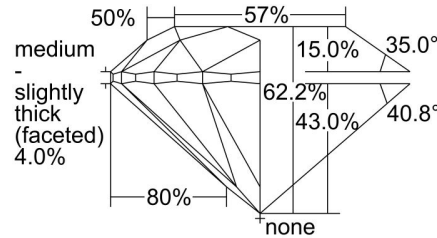

GIA REPORT
2494742592

Verify this report at GIA.edu

FACSIMILE

This is a digital representation of the original GIA Report. This representation might not be accepted in lieu of the original GIA Report in certain circumstances. The original GIA Report includes certain security features which are not reproducible on this facsimile.

GIA NATURAL DIAMOND GRADING REPORT

July 01, 2024
GIA Report Number 2494742592
Shape and Cutting Style ..... Round Brilliant
Measurements ..... 6.44 - 6.46 x 4.01 mm

GRADING RESULTS

Carat Weight ..... 1.03 carat
Color Grade ..... G
Clarity Grade VS1
Cut Grade ..... Excellent

ADDITIONAL GRADING INFORMATION

Polish ..... Excellent
Symmetry ..... Excellent
Fluorescence ..... None
Inscription(s): GIA 2494742592
Comments: Pinpoints are not shown.

PROPORTIONS

Profile to actual proportions