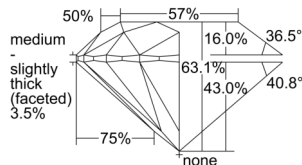

GIA®

FACSIMILE

GIA REPORT

7503921424

Verify this report at GIA.edu

GIA NATURAL DIAMOND DOSSIER®

December 02, 2024
GIA Report Number 7503921424
Shape and Cutting Style ..... Round Brilliant
Measurements ..... 5.87 - 5.92 x 3.72 mm

GRADING RESULTS

Carat Weight ..... 0.81 carat
Color Grade ..... G
Clarity Grade S11
Cut Grade ..... Excellent

ADDITIONAL GRADING INFORMATION

Polish ..... Excellent
Symmetry ..... Excellent
Fluorescence ..... Faint
Clarity Characteristics ..... Crystal
Inscription(s): GIA 7503921424

PROPORTIONS

Profile to actual proportions