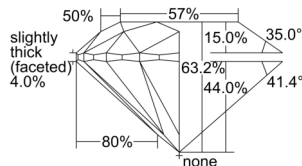

GIA®

FACSIMILE

GIA NATURAL DIAMOND DOSSIER®

October 11, 2024
GIA Report Number 2507635892
Shape and Cutting Style ..... Round Brilliant
Measurements ..... 5.62 - 5.65 x 3.56 mm

GRADING RESULTS

Carat Weight ..... 0.70 carat
Color Grade ..... F
Clarity Grade S11
Cut Grade ..... Excellent

ADDITIONAL GRADING INFORMATION

Polish ..... Excellent
Symmetry ..... Excellent
Fluorescence ..... Strong Blue
Clarity Characteristics ..... Crystal
Inscription(s): GIA 2507635892

GIA REPORT 2507635892

Verify this report at GIA.edu

PROPORTIONS

Profile to actual proportions

GRADING SCALES

GIA COLOR SCALE	GIA CLARITY SCALE	GIA CUT SCALE	
D	FLAWLESS	EXCELLENT	
E	INTERNALLY FLAWLESS		
F		VVS₁	VERY GOOD
G	VVS₂		
H	VS₁	GOOD	
I	VS₂		
J	S1₁	FAIR	
K	S1₂		
L	I₁	POOR	
M	I₂		
N	I₃		
O			
P			
Q			
R			
S			
T			
U			
V			
W			
X			
Y			
Z