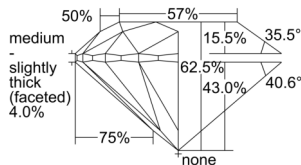

GIA®

FACSIMILE

GIA REPORT 2507283891

Verify this report at GIA.edu

GIA NATURAL DIAMOND DOSSIER®

August 27, 2024
GIA Report Number 2507283891
Shape and Cutting Style ..... Round Brilliant
Measurements ..... 6.18 - 6.21 x 3.87 mm

GRADING RESULTS

Carat Weight ..... 0.93 carat
Color Grade ..... H
Clarity Grade S11
Cut Grade ..... Excellent

ADDITIONAL GRADING INFORMATION

Polish ..... Excellent
Symmetry ..... Excellent
Fluorescence ..... None
Clarity Characteristics ..... Crystal, Cloud
Inscription(s): GIA 2507283891

PROPORTIONS

Profile to actual proportions

GRADING SCALES

GIA COLOR SCALE	GIA CLARITY SCALE	GIA CUT SCALE	
D	FLAWLESS	EXCELLENT	
E	INTERNALLY FLAWLESS		
F		VVS₁	VERY GOOD
G	VVS₂		
H	VS₁	GOOD	
I	VS₂		
J	S1₁	FAIR	
K	S1₂		
L	I₁	POOR	
M	I₂		
N	I₃		
O			
P			
Q			
R			
S			
T			
U			
V			
W			
X			
Y			
Z