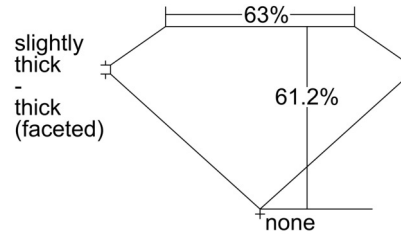

GIA NATURAL DIAMOND GRADING REPORT

October 07, 2024  
 GIA Report Number ..... 1505573950  
 Shape and Cutting Style ..... Oval Brilliant  
 Measurements ..... 7.86 x 5.71 x 3.49 mm

GRADING RESULTS

Carat Weight ..... 1.00 carat  
 Color Grade ..... J  
 Clarity Grade ..... SI1

PROPORTIONS

Profile not to actual proportions

CLARITY CHARACTERISTICS

KEY TO SYMBOLS\*

-  Feather
-  Natural
-  Cloud
-  Crystal
-  Twinning Wisp

\* Red symbols denote internal characteristics (inclusions). Green or black symbols denote external characteristics (blemishes). Diagram is an approximate representation of the diamond, and symbols shown indicate type, position, and approximate size of clarity characteristics. All clarity characteristics may not be shown. Details of finish are not shown.