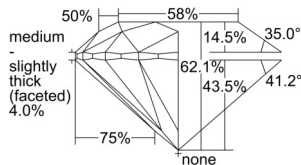

GIA®

FACSIMILE

GIA REPORT 3505133568

Verify this report at GIA.edu

GIA NATURAL DIAMOND DOSSIER®

August 06, 2024
GIA Report Number 3505133568
Shape and Cutting Style ..... Round Brilliant
Measurements ..... 5.67 - 5.70 x 3.53 mm

GRADING RESULTS

Carat Weight ..... 0.70 carat
Color Grade ..... H
Clarity Grade S11
Cut Grade ..... Excellent

ADDITIONAL GRADING INFORMATION

Polish ..... Excellent
Symmetry ..... Excellent
Fluorescence ..... None
Clarity Characteristics..... Crystal, Cloud, Feather
Inscription(s): GIA 3505133568

PROPORTIONS

Profile to actual proportions

GRADING SCALES

GIA COLOR SCALE	GIA CLARITY SCALE	GIA CUT SCALE	
D	FLAWLESS	EXCELLENT	
E	INTERNALLY FLAWLESS		
F		VVS₁	VERY GOOD
G	VVS₂		
H	VS₁	GOOD	
I	VS₂		
J	S1₁	FAIR	
K	S1₂		
L	I₁	POOR	
M	I₂		
N	I₃		
O			
P			
Q			
R			
S			
T			
U			
V			
W			
X			
Y			
Z