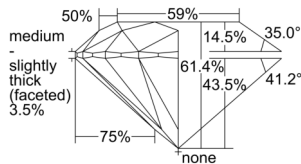

GIA®

FACSIMILE

GIA REPORT 6502457665

Verify this report at GIA.edu

GIA NATURAL DIAMOND DOSSIER®

September 20, 2024
GIA Report Number 6502457665
Shape and Cutting Style ..... Round Brilliant
Measurements ..... 6.21 - 6.23 x 3.82 mm

GRADING RESULTS

Carat Weight ..... 0.90 carat
Color Grade I
Clarity Grade S11
Cut Grade ..... Excellent

ADDITIONAL GRADING INFORMATION

Polish ..... Excellent
Symmetry ..... Excellent
Fluorescence ..... None
Clarity Characteristics ..... Feather, Crystal, Cloud
Inscription(s): GIA 6502457665

PROPORTIONS

Profile to actual proportions

GRADING SCALES

GIA COLOR SCALE	GIA CLARITY SCALE	GIA CUT SCALE	
D	FLAWLESS	EXCELLENT	
E	INTERNALLY FLAWLESS		
F		VVS₁	VERY GOOD
G	VVS₂		
H	VS₁	GOOD	
I	VS₂		
J	S1₁	FAIR	
K	S1₂		
L	I₁	POOR	
M	I₂		
N	I₃		
O			
P			
Q			
R			
S			
T			
U			
V			
W			
X			
Y			
Z