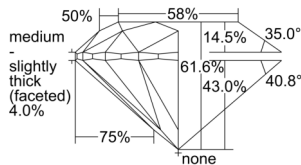

GIA®

FACSIMILE

GIA REPORT 2506951044

Verify this report at GIA.edu

GIA NATURAL DIAMOND DOSSIER®

December 06, 2024
GIA Report Number 2506951044
Shape and Cutting Style ..... Round Brilliant
Measurements ..... 6.23 - 6.26 x 3.85 mm

GRADING RESULTS

Carat Weight ..... 0.93 carat
Color Grade ..... H
Clarity Grade S11
Cut Grade ..... Excellent

ADDITIONAL GRADING INFORMATION

Polish ..... Excellent
Symmetry ..... Excellent
Fluorescence ..... Faint
Clarity Characteristics ..... Crystal
Inscription(s): GIA 2506951044

PROPORTIONS

Profile to actual proportions

GRADING SCALES

GIA COLOR SCALE	GIA CLARITY SCALE	GIA CUT SCALE	
D	FLAWLESS	EXCELLENT	
E	INTERNALLY FLAWLESS		
F		VVS₁	VERY GOOD
G	VVS₂		
H	VS₁	GOOD	
I	VS₂		
J	S1₁	FAIR	
K	S1₂		
L	I₁	POOR	
M	I₂		
N	I₃		
O			
P			
Q			
R			
S			
T			
U			
V			
W			
X			
Y			
Z