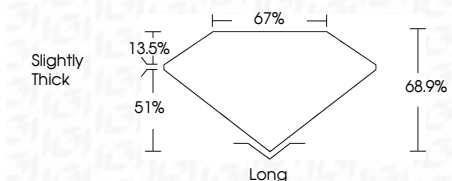

ELECTRONIC COPY

LG632479257
Report verification at igi.org

April 29, 2024
IGI Report Number **LG632479257**
Description **LABORATORY GROWN DIAMOND**
Shape and Cutting Style **EMERALD CUT**
Measurements **9.04 X 6.46 X 4.45 MM**

GRADING RESULTS

Carat Weight **2.58 CARATS**
Color Grade **E**
Clarity Grade **VS 1**

ADDITIONAL GRADING INFORMATION

Polish **EXCELLENT**
Symmetry **EXCELLENT**
Fluorescence **NONE**
Inscription(s) **IGI LG632479257**
Comments: This Laboratory Grown Diamond was created by Chemical Vapor Deposition (CVD) growth process and may include post-growth treatment. Type IIa

IGI

April 29, 2024
IGI Report No. LG632479257
EMERALD CUT
9.04 X 6.46 X 4.45 MM
2.58 CARATS
Color Grade **E**
Clarity Grade **VS 1**
Depth **68.9%**
Table **13.5%**
Girdle **Slightly Thick**
Culet **Long**
Polish **EXCELLENT**
Symmetry **EXCELLENT**
Fluorescence **NONE**
Inscription(s) **IGI LG632479257**

GRADING RESULTS

Carat Weight **2.58 CARATS**
Color Grade **E**
Clarity Grade **VS 1**

ADDITIONAL GRADING INFORMATION

Polish **EXCELLENT**
Symmetry **EXCELLENT**
Fluorescence **NONE**
Inscription(s) **IGI LG632479257**