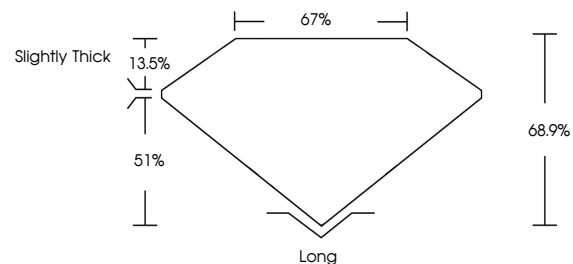

PROPORTIONS