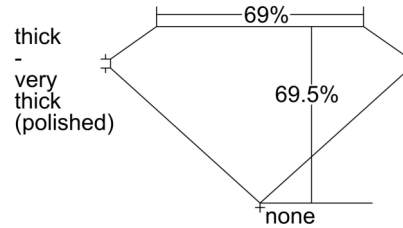

GIA NATURAL DIAMOND GRADING REPORT

September 30, 2024

GIA Report Number 6505527145

Shape and Cutting Style Cut-Cornered Rectangular
Modified Brilliant

Measurements 7.93 x 6.10 x 4.24 mm

GRADING RESULTS

Carat Weight 1.80 carat

Color Grade H

Clarity Grade VS1

ADDITIONAL GRADING INFORMATION

Polish Excellent

Symmetry Very Good

Fluorescence None

Inscription(s): GIA 6505527145

PROPORTIONS

Profile not to actual proportions

CLARITY CHARACTERISTICS

KEY TO SYMBOLS*

~ Feather

* Red symbols denote internal characteristics (inclusions). Green or black symbols denote external characteristics (blemishes). Diagram is an approximate representation of the diamond, and symbols shown indicate type, position, and approximate size of clarity characteristics. All clarity characteristics may not be shown. Details of finish are not shown.