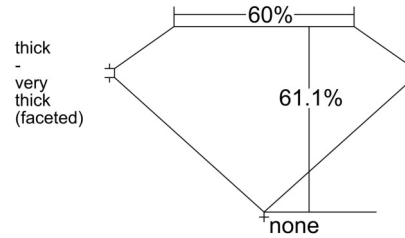

GIA NATURAL DIAMOND GRADING REPORT

December 26, 2024
 GIA Report Number 7518054281
 Shape and Cutting Style Oval Brilliant
 Measurements 8.54 x 6.11 x 3.73 mm

GRADING RESULTS

Carat Weight 1.30 carat
 Color Grade F
 Clarity Grade SI1

Profile not to actual proportions

CLARITY CHARACTERISTICS

KEY TO SYMBOLS*

- Crystal
- ⊗ Cloud
- ~ Feather
- \\ Needle

* Red symbols denote internal characteristics (inclusions). Green or black symbols denote external characteristics (blemishes). Diagram is an approximate representation of the diamond, and symbols shown indicate type, position, and approximate size of clarity characteristics. All clarity characteristics may not be shown. Details of finish are not shown.