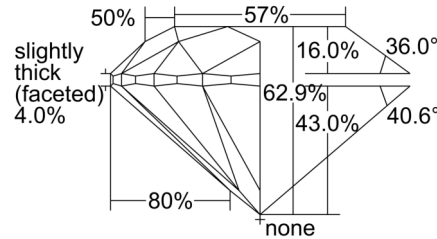

**GIA NATURAL DIAMOND GRADING REPORT**

 October 04, 2024  
 GIA Report Number ..... 7508546829  
 Shape and Cutting Style ..... Round Brilliant  
 Measurements ..... 6.88 - 6.93 x 4.34 mm

**GRADING RESULTS**

 Carat Weight ..... 1.30 carat  
 Color Grade ..... G  
 Clarity Grade ..... SI1  
 Cut Grade ..... Excellent

**ADDITIONAL GRADING INFORMATION**

 Polish ..... Excellent  
 Symmetry ..... Excellent  
 Fluorescence ..... None

Inscription(s): GIA 7508546829

**Comments:** Clouds, pinpoints and surface graining are not shown.

**PROPORTIONS**

Profile to actual proportions

**CLARITY CHARACTERISTICS**

**KEY TO SYMBOLS\***

- Crystal
- ~ Feather
- Knot
- ∖ Needle

\* Red symbols denote internal characteristics (inclusions). Green or black symbols denote external characteristics (blemishes). Diagram is an approximate representation of the diamond, and symbols shown indicate type, position, and approximate size of clarity characteristics. All clarity characteristics may not be shown. Details of finish are not shown.