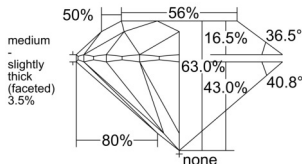

GIA®

FACSIMILE

GIA REPORT 6512089651

Verify this report at GIA.edu

GIA NATURAL DIAMOND DOSSIER®

December 27, 2024
GIA Report Number 6512089651
Shape and Cutting Style ..... Round Brilliant
Measurements ..... 5.34 - 5.38 x 3.38 mm

GRADING RESULTS

Carat Weight ..... 0.60 carat
Color Grade ..... H
Clarity Grade VS2
Cut Grade ..... Excellent

ADDITIONAL GRADING INFORMATION

Polish ..... Very Good
Symmetry ..... Excellent
Fluorescence ..... Medium Blue
Clarity Characteristics ..... Crystal, Cloud
Inscription(s): GIA 6512089651

PROPORTIONS

GRADING SCALES

GIA COLOR SCALE	GIA CLARITY SCALE	GIA CUT SCALE
COLOURLESS	FLAWLESS	EXCELLENT
D	INTERNALLY FLAWLESS	
E	VVS₁	VERY GOOD
F		
G	VS₁	GOOD
H		
I	SI₁	FAIR
J		
K	I₁	POOR
L		
M	I₂	
N		
O	I₃	
P		
Q		
R		
S		
T		
U		
V		
W		
X		
Y		
Z