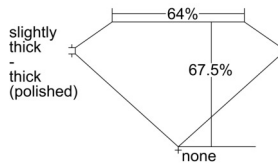

GIA®

FACSIMILE

GIA REPORT 6502738216

Verify this report at GIA.edu

GIA NATURAL DIAMOND DOSSIER®

October 24, 2024
GIA Report Number 6502738216
Shape and Cutting Style ..... Emerald Cut
Measurements ..... 5.08 x 3.64 x 2.46 mm

GRADING RESULTS

Carat Weight ..... 0.45 carat
Color Grade I
Clarity Grade VS2

ADDITIONAL GRADING INFORMATION

Polish ..... Excellent
Symmetry ..... Very Good
Fluorescence ..... Medium Blue
Clarity Characteristics ..... Cloud, Crystal
Inscription(s): GIA 6502738216

PROPORTIONS

Profile not to actual proportions

GRADING SCALES

GIA COLOR SCALE		GIA CLARITY SCALE			
COLORLESS	D	VERY VERY SLIGHTLY INCLUDED	FLAWLESS		
	E		INTERNALLY FLAWLESS		
	F	VERY SLIGHTLY INCLUDED	VVS₁		
	G		VVS₂		
	H		VS₁		
	NEAR COLORLESS	I	SLIGHTLY INCLUDED	VS₂	
		J		SI₁	
		FAINT	K	INCLUDED	SI₂
			L		I₁
			M		I₂
VERT LIGHT	N	LIGHT	I₃		
	O				
	P				
	Q				
	R