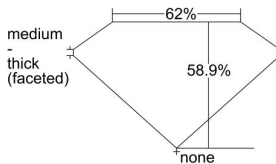

GIA®

FACSIMILE

GIA REPORT 7488570110

Verify this report at GIA.edu

GIA NATURAL DIAMOND DOSSIER®

February 15, 2024
GIA Report Number **7488570110**
Shape and Cutting Style ..... **Heart Brilliant**
Measurements ..... **4.32 x 5.14 x 3.03 mm**

GRADING RESULTS

Carat Weight ..... **0.41 carat**
Color Grade ..... **H**
Clarity Grade **S11**

ADDITIONAL GRADING INFORMATION

Polish ..... **Excellent**
Symmetry ..... **Very Good**
Fluorescence ..... **Faint**
Clarity Characteristics..... **Crystal, Cloud**
Inscription(s): **GIA 7488570110**

PROPORTIONS

Profile not to actual proportions

GRADING SCALES

GIA COLOR SCALE		GIA CLARITY SCALE			
COLORLESS	D	VERY VERY SLIGHTLY INCLUDED	FLAWLESS		
	E		INTERNALLY FLAWLESS		
	F	VERY SLIGHTLY INCLUDED	VVS₁		
	G		VVS₂		
	H		VS₁		
	NEAR COLORLESS	I	SLIGHTLY INCLUDED	VS₂	
		J		S1₁	
		FAINT	K	INCLUDED	S1₂
			L		I₁
			M		I₂
VERT LIGHT	N	LIGHT	I₃		
	O				
	P				
	Q				
	R