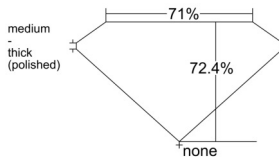

GIA®

FACSIMILE

GIA REPORT 2518087903

Verify this report at GIA.edu

GIA NATURAL DIAMOND DOSSIER®

December 27, 2024
GIA Report Number 2518087903
Shape and Cutting Style ..... Square Modified Brilliant
Measurements ..... 4.37 x 4.36 x 3.16 mm

GRADING RESULTS

Carat Weight ..... 0.50 carat
Color Grade ..... G
Clarity Grade SI1

ADDITIONAL GRADING INFORMATION

Polish ..... Very Good
Symmetry ..... Very Good
Fluorescence ..... None
Clarity Characteristics ..... Crystal
Inscription(s): GIA 2518087903

PROPORTIONS

Profile not to actual proportions

GRADING SCALES

GIA COLOR SCALE		GIA CLARITY SCALE			
COLORLESS	D	VERY VERY SLIGHTLY INCLUDED	FLAWLESS		
	E		INTERNALLY FLAWLESS		
	F	VERY SLIGHTLY INCLUDED	VVS₁		
	G		VVS₂		
	H		VS₁		
	NEAR COLORLESS	I	SLIGHTLY INCLUDED	VS₂	
		J		SI₁	
		FAINT	K	INCLUDED	SI₂
			L		I₁
			M		I₂
VERT LIGHT	N	LIGHT	I₃		
	O				
	P				
	Q				
	R