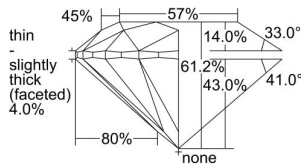

GIA®

FACSIMILE

GIA REPORT 6491859108

Verify this report at GIA.edu

GIA NATURAL DIAMOND DOSSIER®

July 05, 2024
GIA Report Number **6491859108**
Shape and Cutting Style ..... **Round Brilliant**
Measurements ..... **4.71 - 4.76 x 2.90 mm**

GRADING RESULTS

Carat Weight ..... **0.40 carat**
Color Grade ..... **E**
Clarity Grade **VS2**
Cut Grade ..... **Excellent**

ADDITIONAL GRADING INFORMATION

Polish ..... **Excellent**
Symmetry ..... **Very Good**
Fluorescence ..... **Faint**
Clarity Characteristics ..... **Crystal, Cloud**
Inscription(s): **GIA 6491859108**

PROPORTIONS

Profile to actual proportions

GRADING SCALES

GIA COLOR SCALE	GIA CLARITY SCALE	GIA CUT SCALE	
D	FLAWLESS	EXCELLENT	
E	INTERNALLY FLAWLESS		
F		VVS₁	VERY GOOD
G	VVS₂		
H	VS₁	GOOD	
I	VS₂		
J	SI₁	FAIR	
K	SI₂		
L	I₁	POOR	
M			
N			
O	I₂		
P			
Q			
R	I₃		
S			
T			
U			
V			
W			
X			
Y			
Z