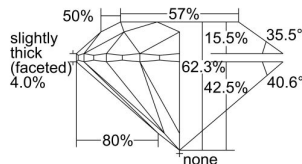

GIA®

FACSIMILE

GIA REPORT 3495683371

Verify this report at GIA.edu

GIA NATURAL DIAMOND DOSSIER®

June 18, 2024
GIA Report Number 3495683371
Shape and Cutting Style ..... Round Brilliant
Measurements ..... 5.63 - 5.67 x 3.52 mm

GRADING RESULTS

Carat Weight ..... 0.70 carat
Color Grade ..... F
Clarity Grade S11
Cut Grade ..... Excellent

ADDITIONAL GRADING INFORMATION

Polish ..... Excellent
Symmetry ..... Excellent
Fluorescence ..... Faint
Clarity Characteristics ..... Crystal
Inscription(s): GIA 3495683371

PROPORTIONS

Profile to actual proportions