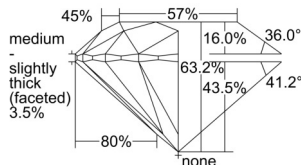

GIA®

FACSIMILE

GIA REPORT 1503606423

Verify this report at GIA.edu

GIA NATURAL DIAMOND DOSSIER®

October 09, 2024
GIA Report Number 1503606423
Shape and Cutting Style ..... Round Brilliant
Measurements ..... 5.61 - 5.65 x 3.56 mm

GRADING RESULTS

Carat Weight ..... 0.70 carat
Color Grade ..... F
Clarity Grade SI2
Cut Grade ..... Excellent

ADDITIONAL GRADING INFORMATION

Polish ..... Excellent
Symmetry ..... Excellent
Fluorescence ..... Medium Blue
Clarity Characteristics ..... Feather, Crystal, Cloud
Inscription(s): GIA 1503606423

PROPORTIONS

Profile to actual proportions

GRADING SCALES

GIA COLOR SCALE	GIA CLARITY SCALE	GIA CUT SCALE	
D	FLAWLESS	EXCELLENT	
E	INTERNALLY FLAWLESS		
F		VVS₁	VERY GOOD
G	VVS₂		
H	VS₁	GOOD	
I	VS₂		
J	SI₁	FAIR	
K	SI₂		
L	I₁	POOR	
M	I₂		
N	I₃		
O			
P			
Q			
R			
S			
T			
U			
V			
W			
X			
Y			
Z