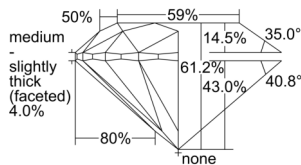

GIA®

FACSIMILE

GIA REPORT 3505506716

Verify this report at GIA.edu

GIA NATURAL DIAMOND DOSSIER®

September 25, 2024
GIA Report Number 3505506716
Shape and Cutting Style ..... Round Brilliant
Measurements ..... 5.98 - 6.02 x 3.67 mm

GRADING RESULTS

Carat Weight ..... 0.82 carat
Color Grade ..... H
Clarity Grade S11
Cut Grade ..... Excellent

ADDITIONAL GRADING INFORMATION

Polish ..... Excellent
Symmetry ..... Excellent
Fluorescence ..... None
Clarity Characteristics ..... Cloud, Crystal, Feather
Inscription(s): GIA 3505506716

PROPORTIONS

Profile to actual proportions

GRADING SCALES

GIA COLOR SCALE	GIA CLARITY SCALE	GIA CUT SCALE	
D	FLAWLESS	EXCELLENT	
E	INTERNALLY FLAWLESS		
F		VVS₁	VERY GOOD
G	VVS₂		
H	VS₁	GOOD	
I	VS₂		
J	S1₁	FAIR	
K	S1₂		
L	I₁	POOR	
M	I₂		
N	I₃		
O			
P			
Q			
R			
S			
T			
U			
V			
W			
X			
Y			
Z