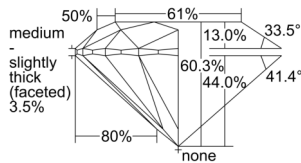

GIA®

FACSIMILE

GIA REPORT 7502599916

Verify this report at GIA.edu

GIA NATURAL DIAMOND DOSSIER®

October 09, 2024
GIA Report Number 7502599916
Shape and Cutting Style ..... Round Brilliant
Measurements ..... 6.27 - 6.31 x 3.79 mm

GRADING RESULTS

Carat Weight ..... 0.91 carat
Color Grade ..... F
Clarity Grade S11
Cut Grade ..... Excellent

ADDITIONAL GRADING INFORMATION

Polish ..... Excellent
Symmetry ..... Excellent
Fluorescence ..... Faint
Clarity Characteristics..... Feather, Crystal, Cloud
Inscription(s): GIA 7502599916

PROPORTIONS

Profile to actual proportions

GRADING SCALES

GIA COLOR SCALE	GIA CLARITY SCALE	GIA CUT SCALE	
D	FLAWLESS	EXCELLENT	
E	INTERNALLY FLAWLESS		
F		VVS₁	VERY GOOD
G	VVS₂		
H	VS₁	GOOD	
I	VS₂		
J	S1₁	FAIR	
K	S1₂		
L	I₁	POOR	
M	I₂		
N	I₃		
O			
P			
Q			
R			
S			
T			
U			
V			
W			
X			
Y			
Z